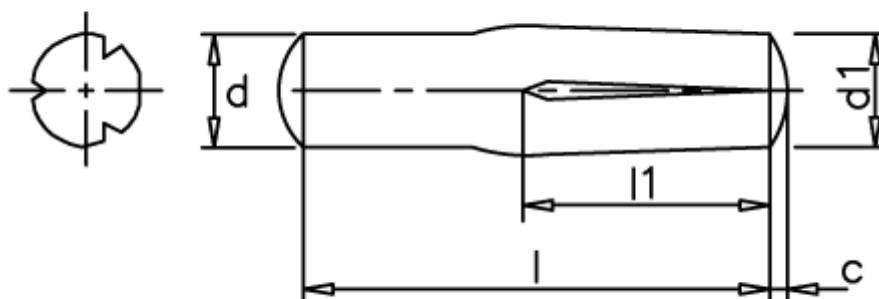

Article number: 08043326

Description: KLEE Slotted pin S4 4x24  
Steel

## Measures

---

c	= 0,6
d	= 4.0
d1	= 4.25
l1	= 1/2 l
Length	= 24